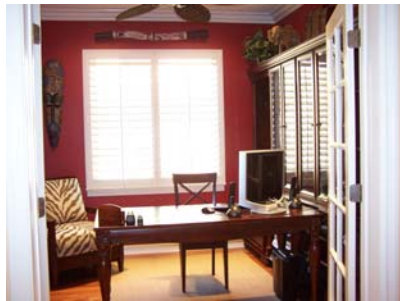

## LOADED WITH AMENITIES

- ✓ Highly upgraded Verandas at Escala plan2 - Best quiet location!
- ✓ 2 Bedrooms plus downstairs office area/Upgraded masterbath
- ✓ Custom repaint throughout, french doors, granite countertops
- ✓ Crown moldings, Asian cherrywood flooring & Berber carpet
- ✓ Formal LVR - built in entertainment center, stainless steel appl
- ✓ THE VIRTUAL TOUR AT: [ESCALA.HOMELIFEPREMIER.COM](http://ESCALA.HOMELIFEPREMIER.COM)